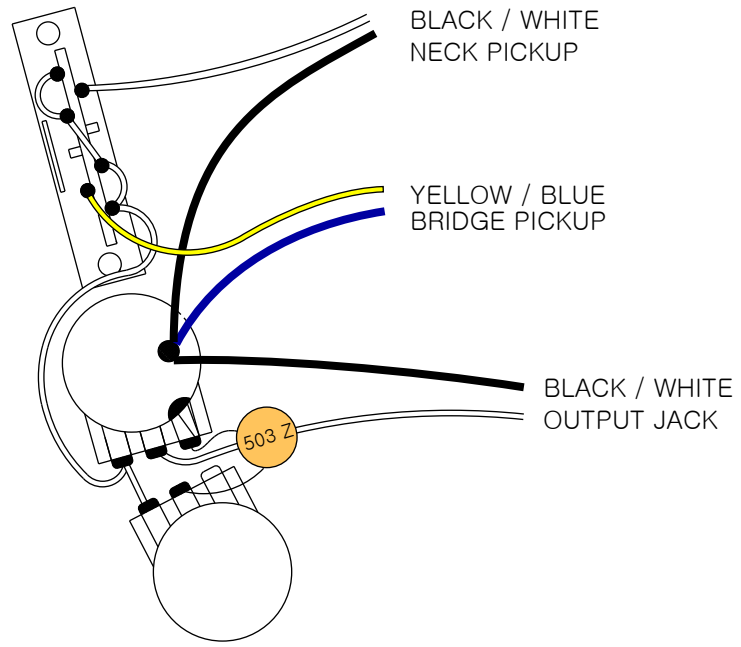

TELECASTER WIRING (THINLINE / AM_DLX / STD / ..)

ORIGINAL WIRING

CALIG 4-WIRE HUMBUCKER